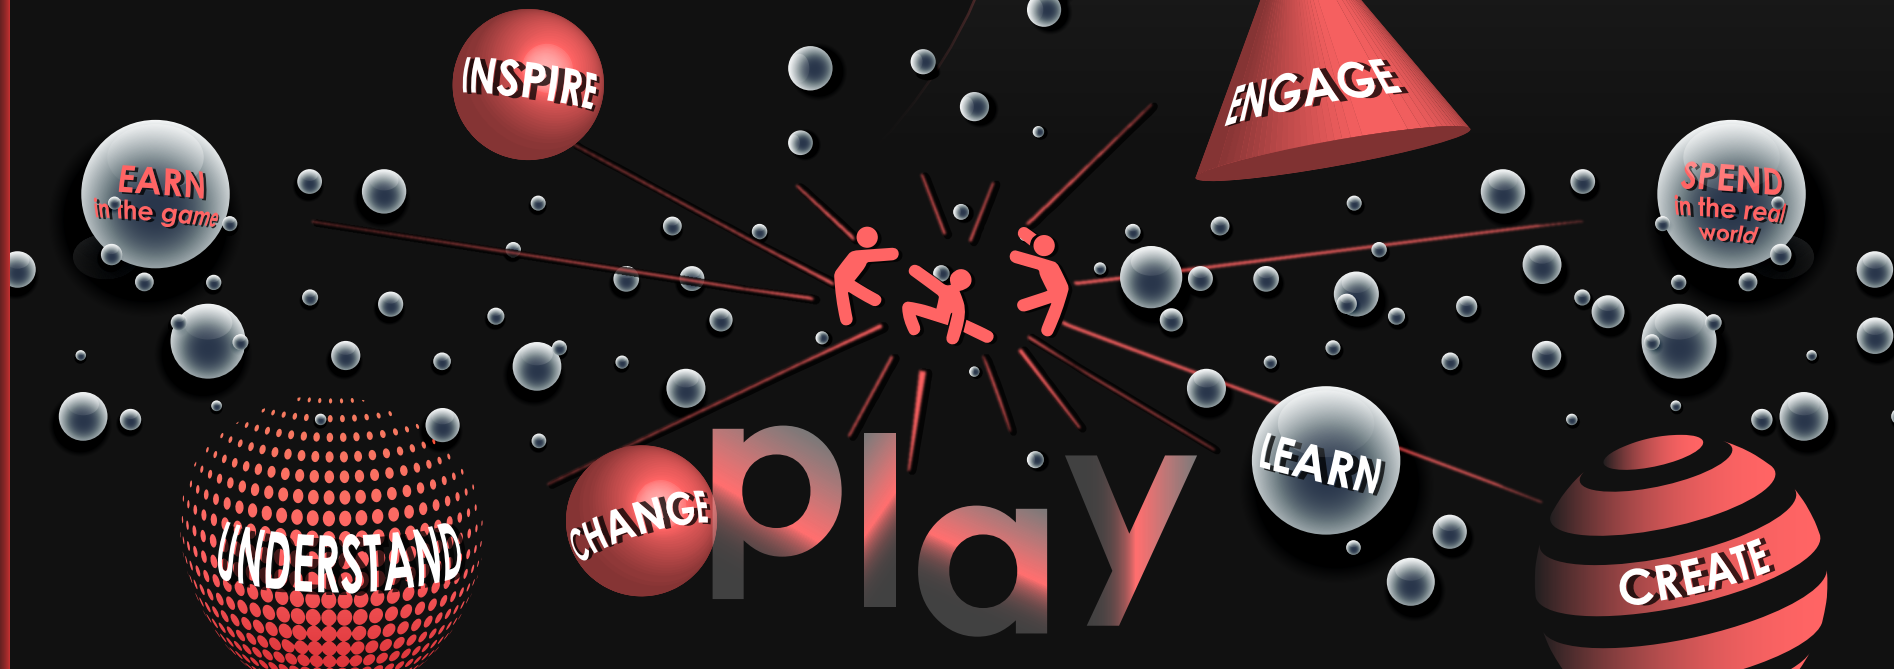

Real World

Local government projects - engage players in environmental actions (with compensation).

Partially localized game development for local workforce engagement (+ our very secret recipe!).

Be a proud sponsor! Discrete advertisements, platform for 'green' companies, socially aware model, new markets development.

A brand new education model! Broadly applicable and revolutionary, with disruptive approach. A breakthrough platform for upcoming ages.

Play and help in a new way: Direct charity - personal and transparent! Teaching, money, sponsorship, donations... - act and show your love!